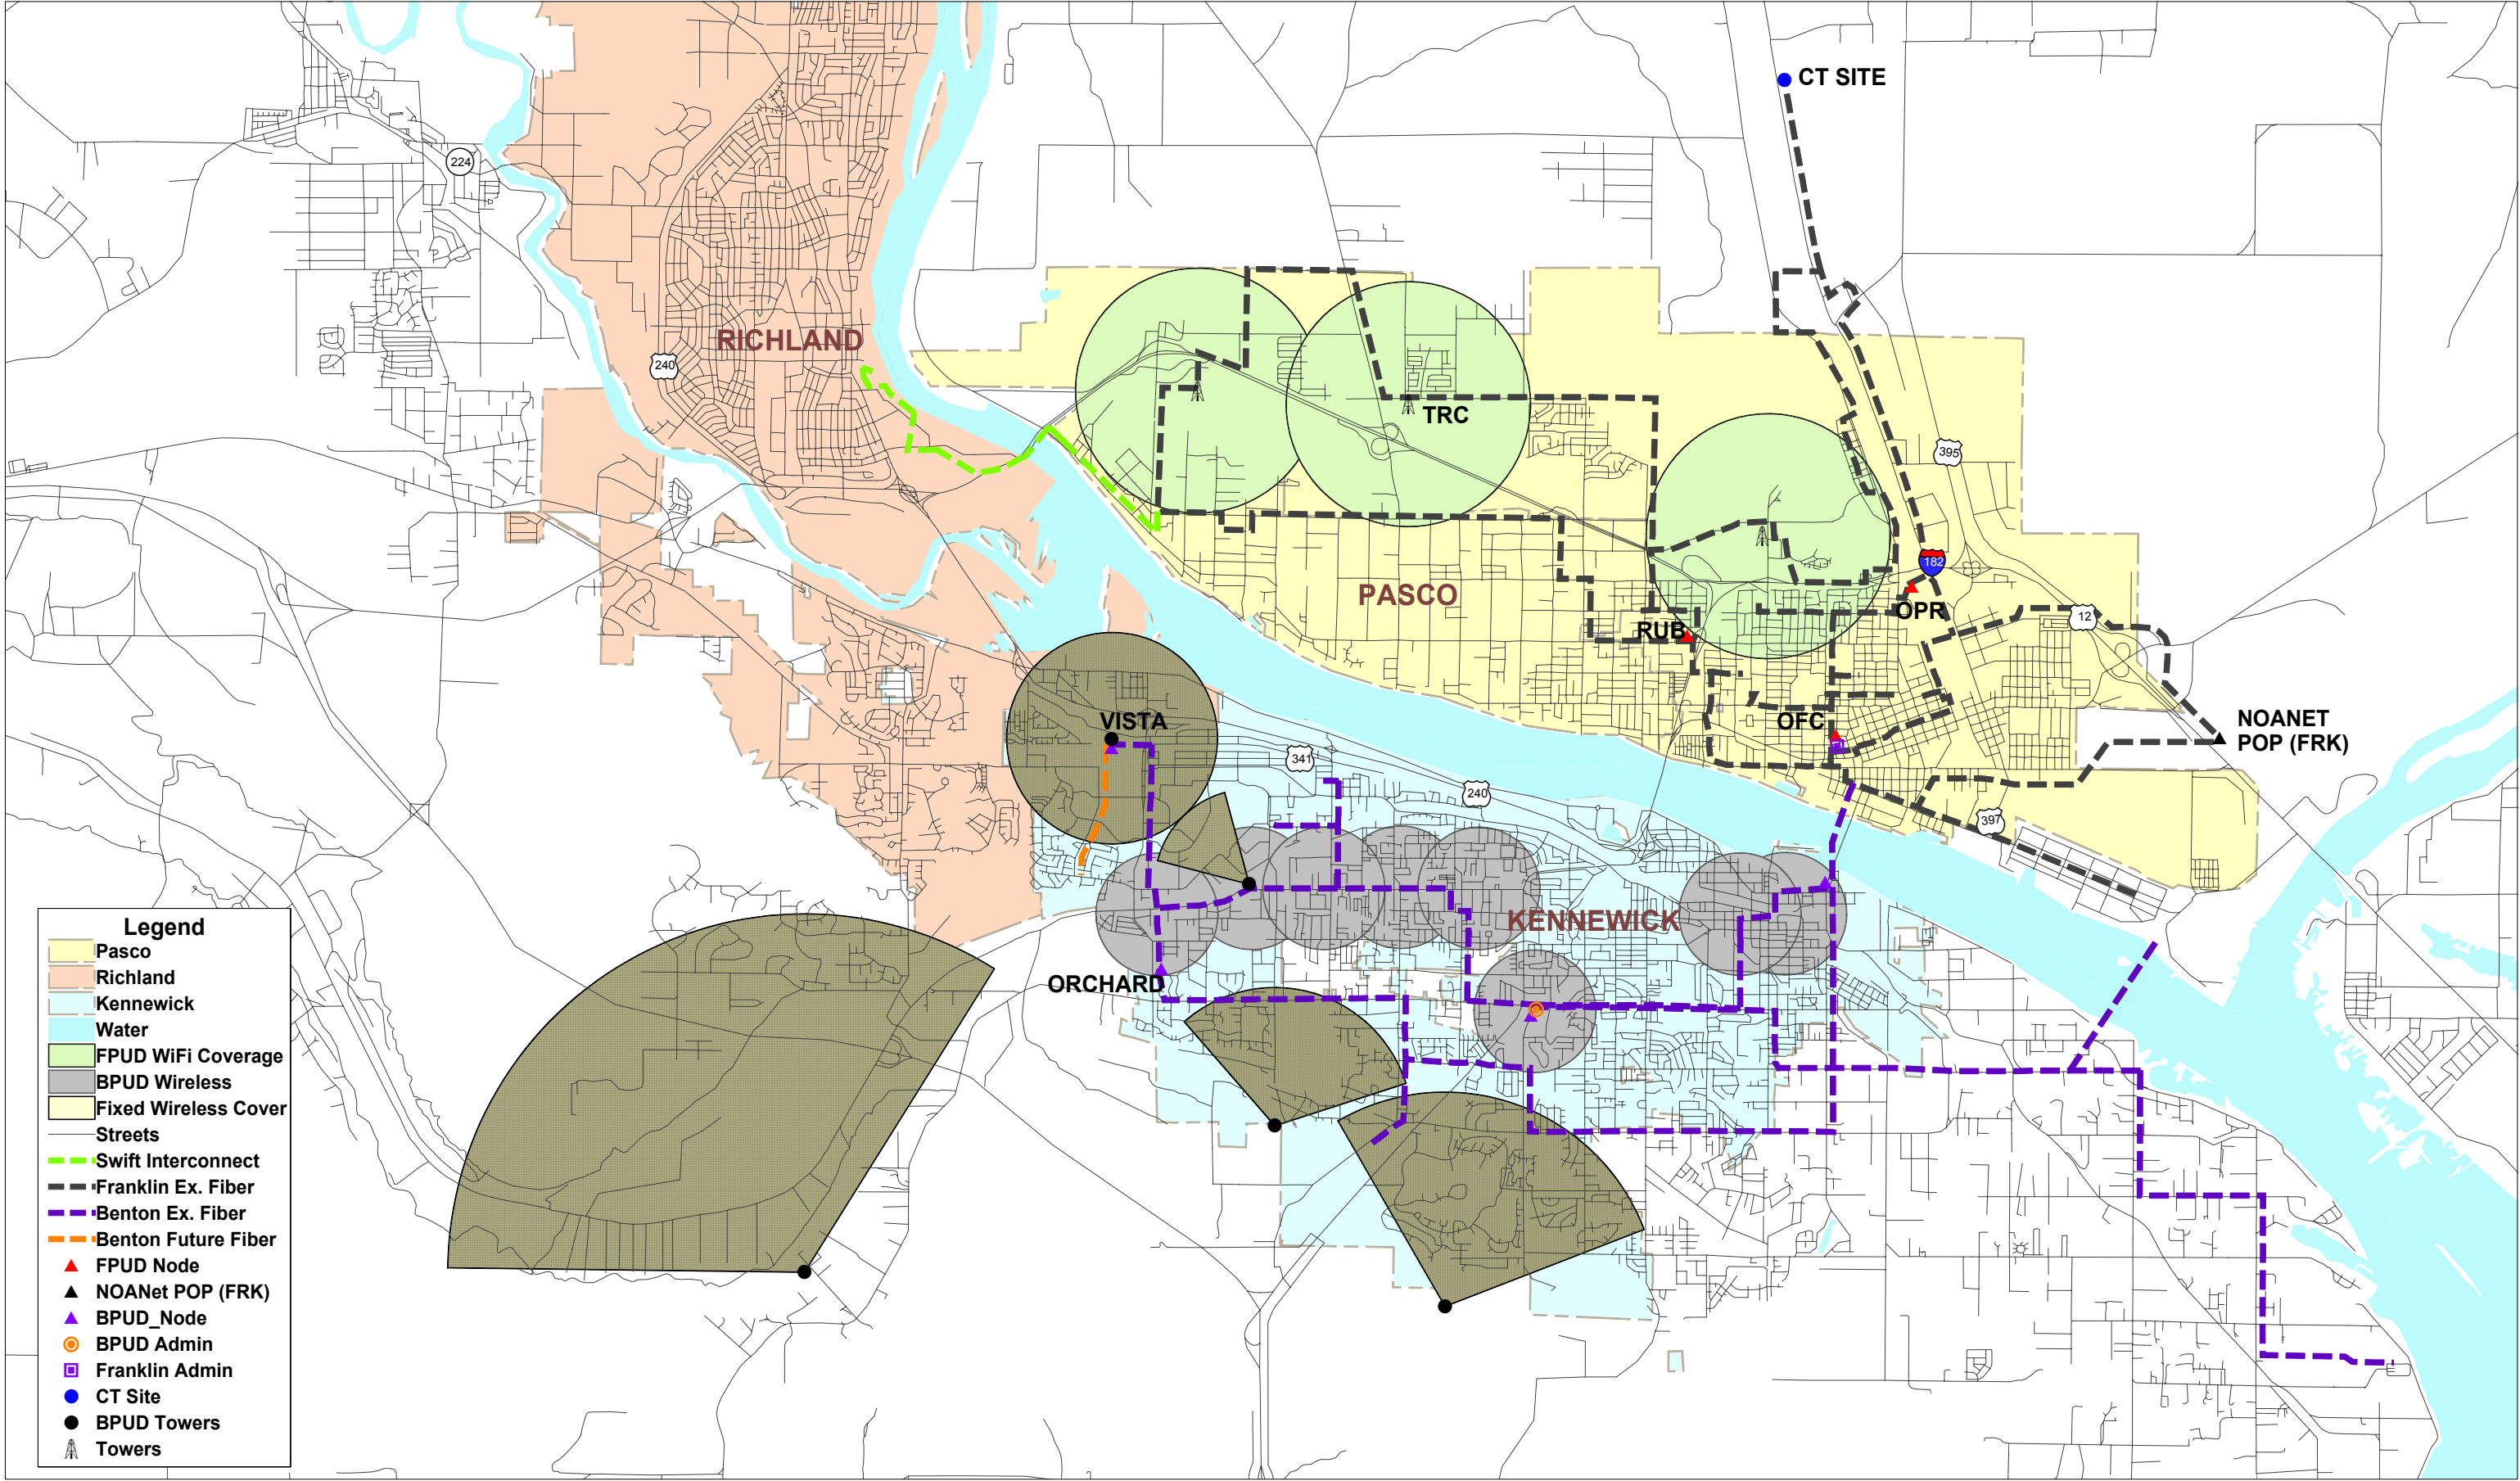

FRANKLIN PUD - BENTON PUD NETWORK MAP

- Legend**
- Pasco
 - Richland
 - Kennewick
 - Water
 - FPUD WiFi Coverage
 - BPUD Wireless
 - Fixed Wireless Cover
 - Streets
 - Swift Interconnect
 - Franklin Ex. Fiber
 - Benton Ex. Fiber
 - Benton Future Fiber
 - FPUD Node
 - NOANet POP (FRK)
 - BPUD_Node
 - BPUD_Admin
 - Franklin Admin
 - CT Site
 - BPUD Towers
 - Towers