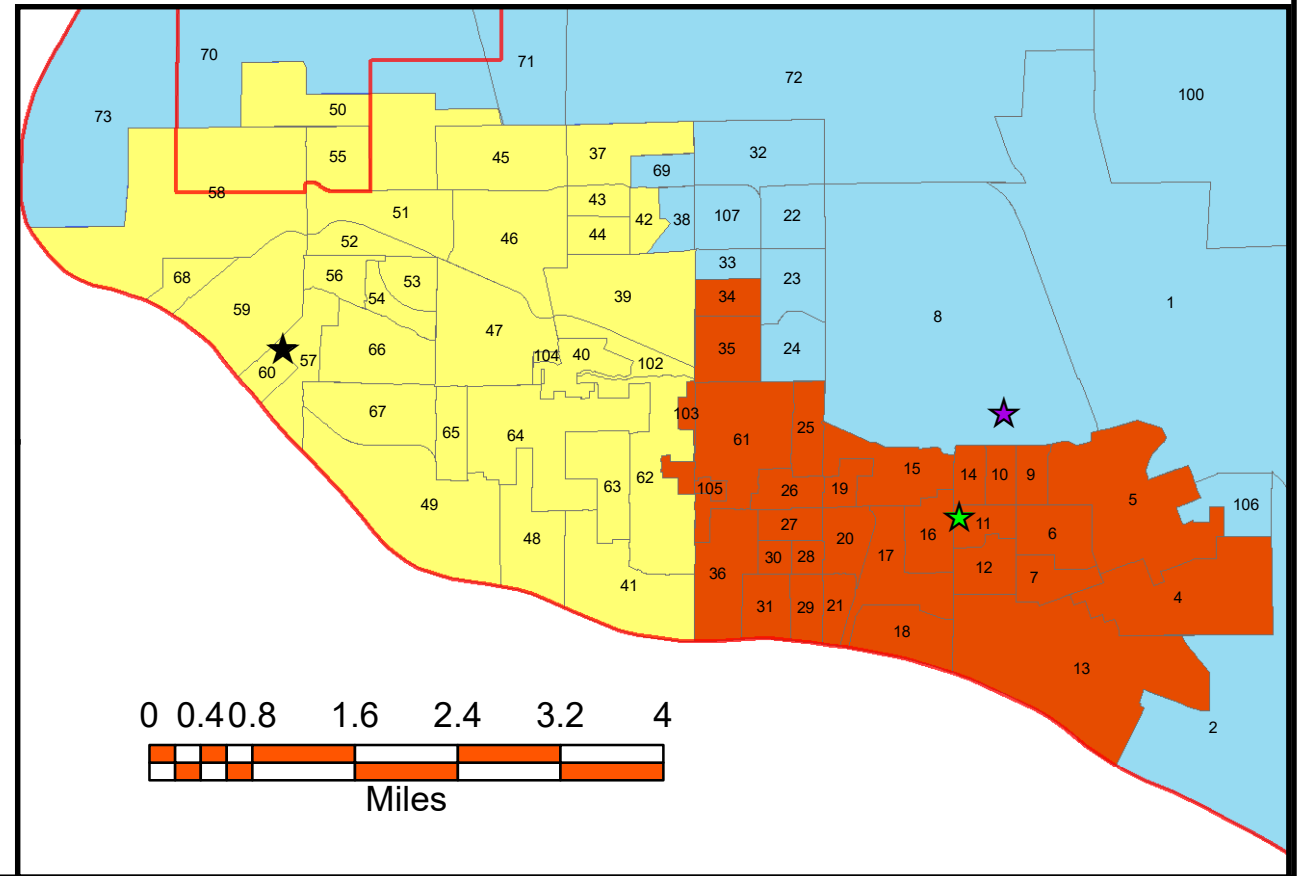

FRANKLIN COUNTY

Legend

- FPUD Service Area
- Voter Precincts
- 1 Roger Wright
- ★ Residence
- 2 William Gordon
- ★ Residence
- 3 Stuart Nelson
- ★ Residence

Projection: Washington State Plane Coordinate System, South Zone NAD 1983
 Data from Franklin PUD and Franklin County Regional Information System
 Date Issued: 11-30-2021
 Michael A. Chantry - GIS Administrator

COMMISSIONER DISTRICTS
Public Utility District No. 1 of Franklin County, Washington