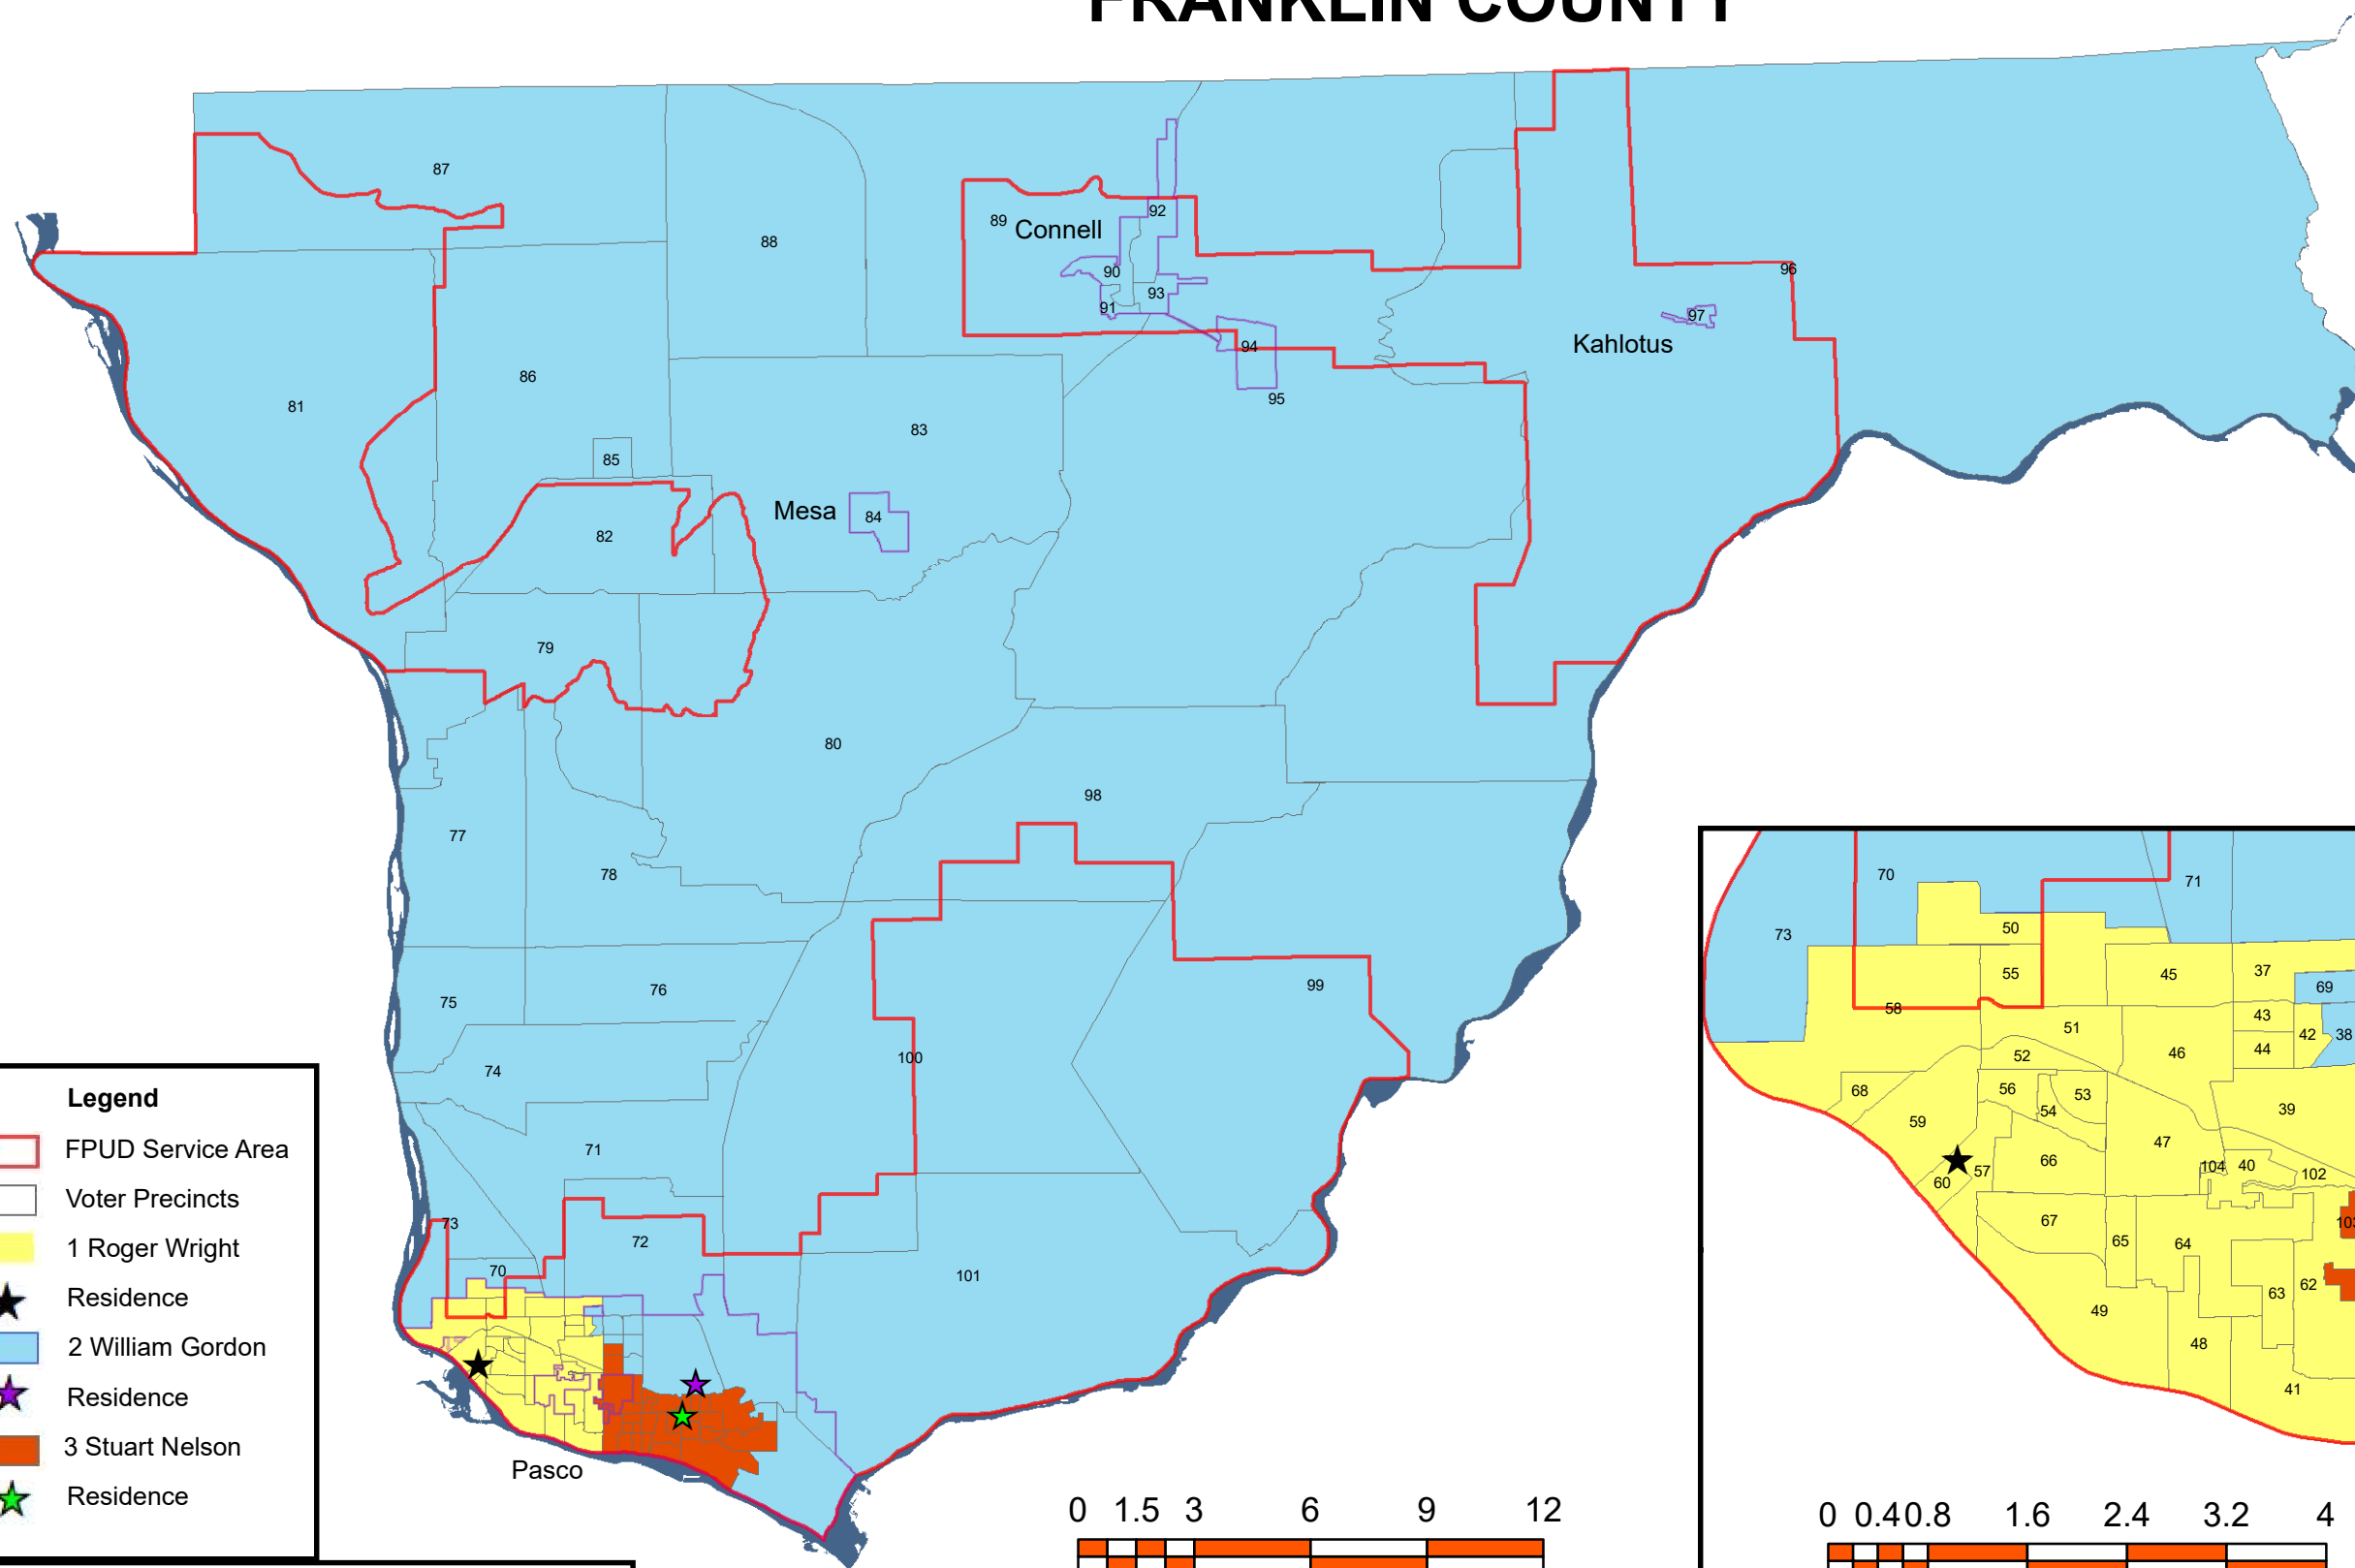

FRANKLIN COUNTY

Legend

- FPUD Service Area
- Voter Precincts
- 1 Roger Wright
- ★ Residence
- 2 William Gordon
- ★ Residence
- 3 Stuart Nelson
- ★ Residence

Projection: Washington State Plane Coordinate System, South Zone NAD 1983
 Data from Franklin PUD and Franklin County Regional Information System
 Date Issued: 11-30-2021
 Michael A. Chantry - GIS Administrator

COMMISSIONER DISTRICTS
Public Utility District No. 1 of Franklin County, Washington