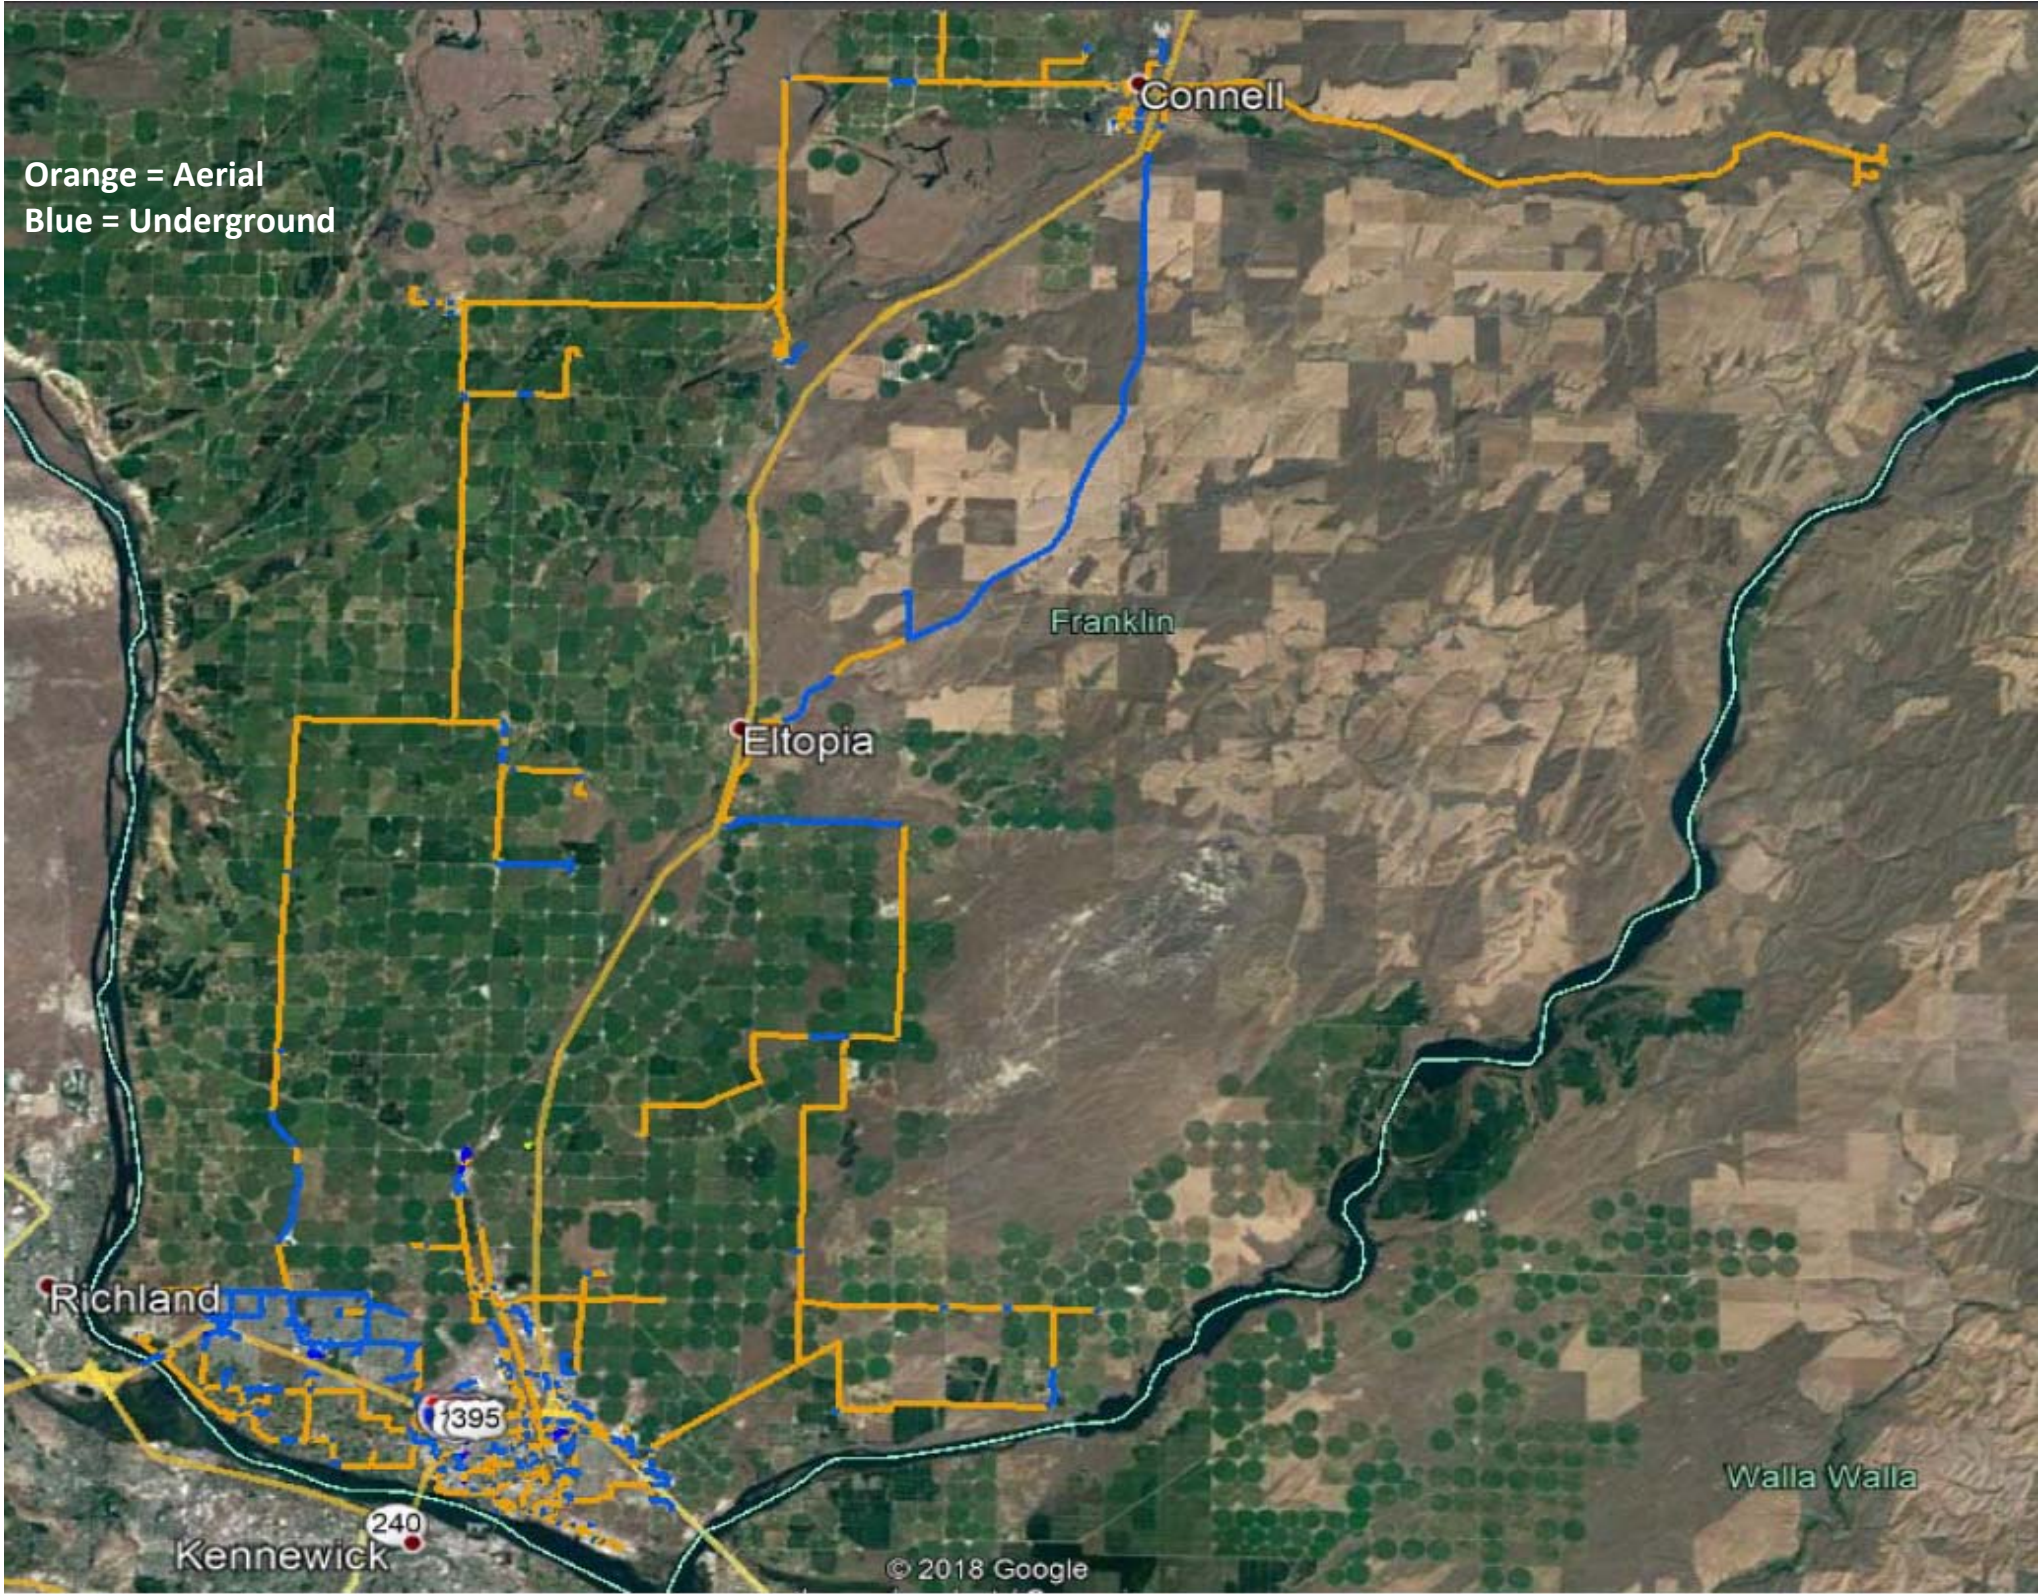

Orange = Aerial  
Blue = Underground

Connell

Franklin

Eltopia

Richland

f395

240

Kennewick

Walla Walla