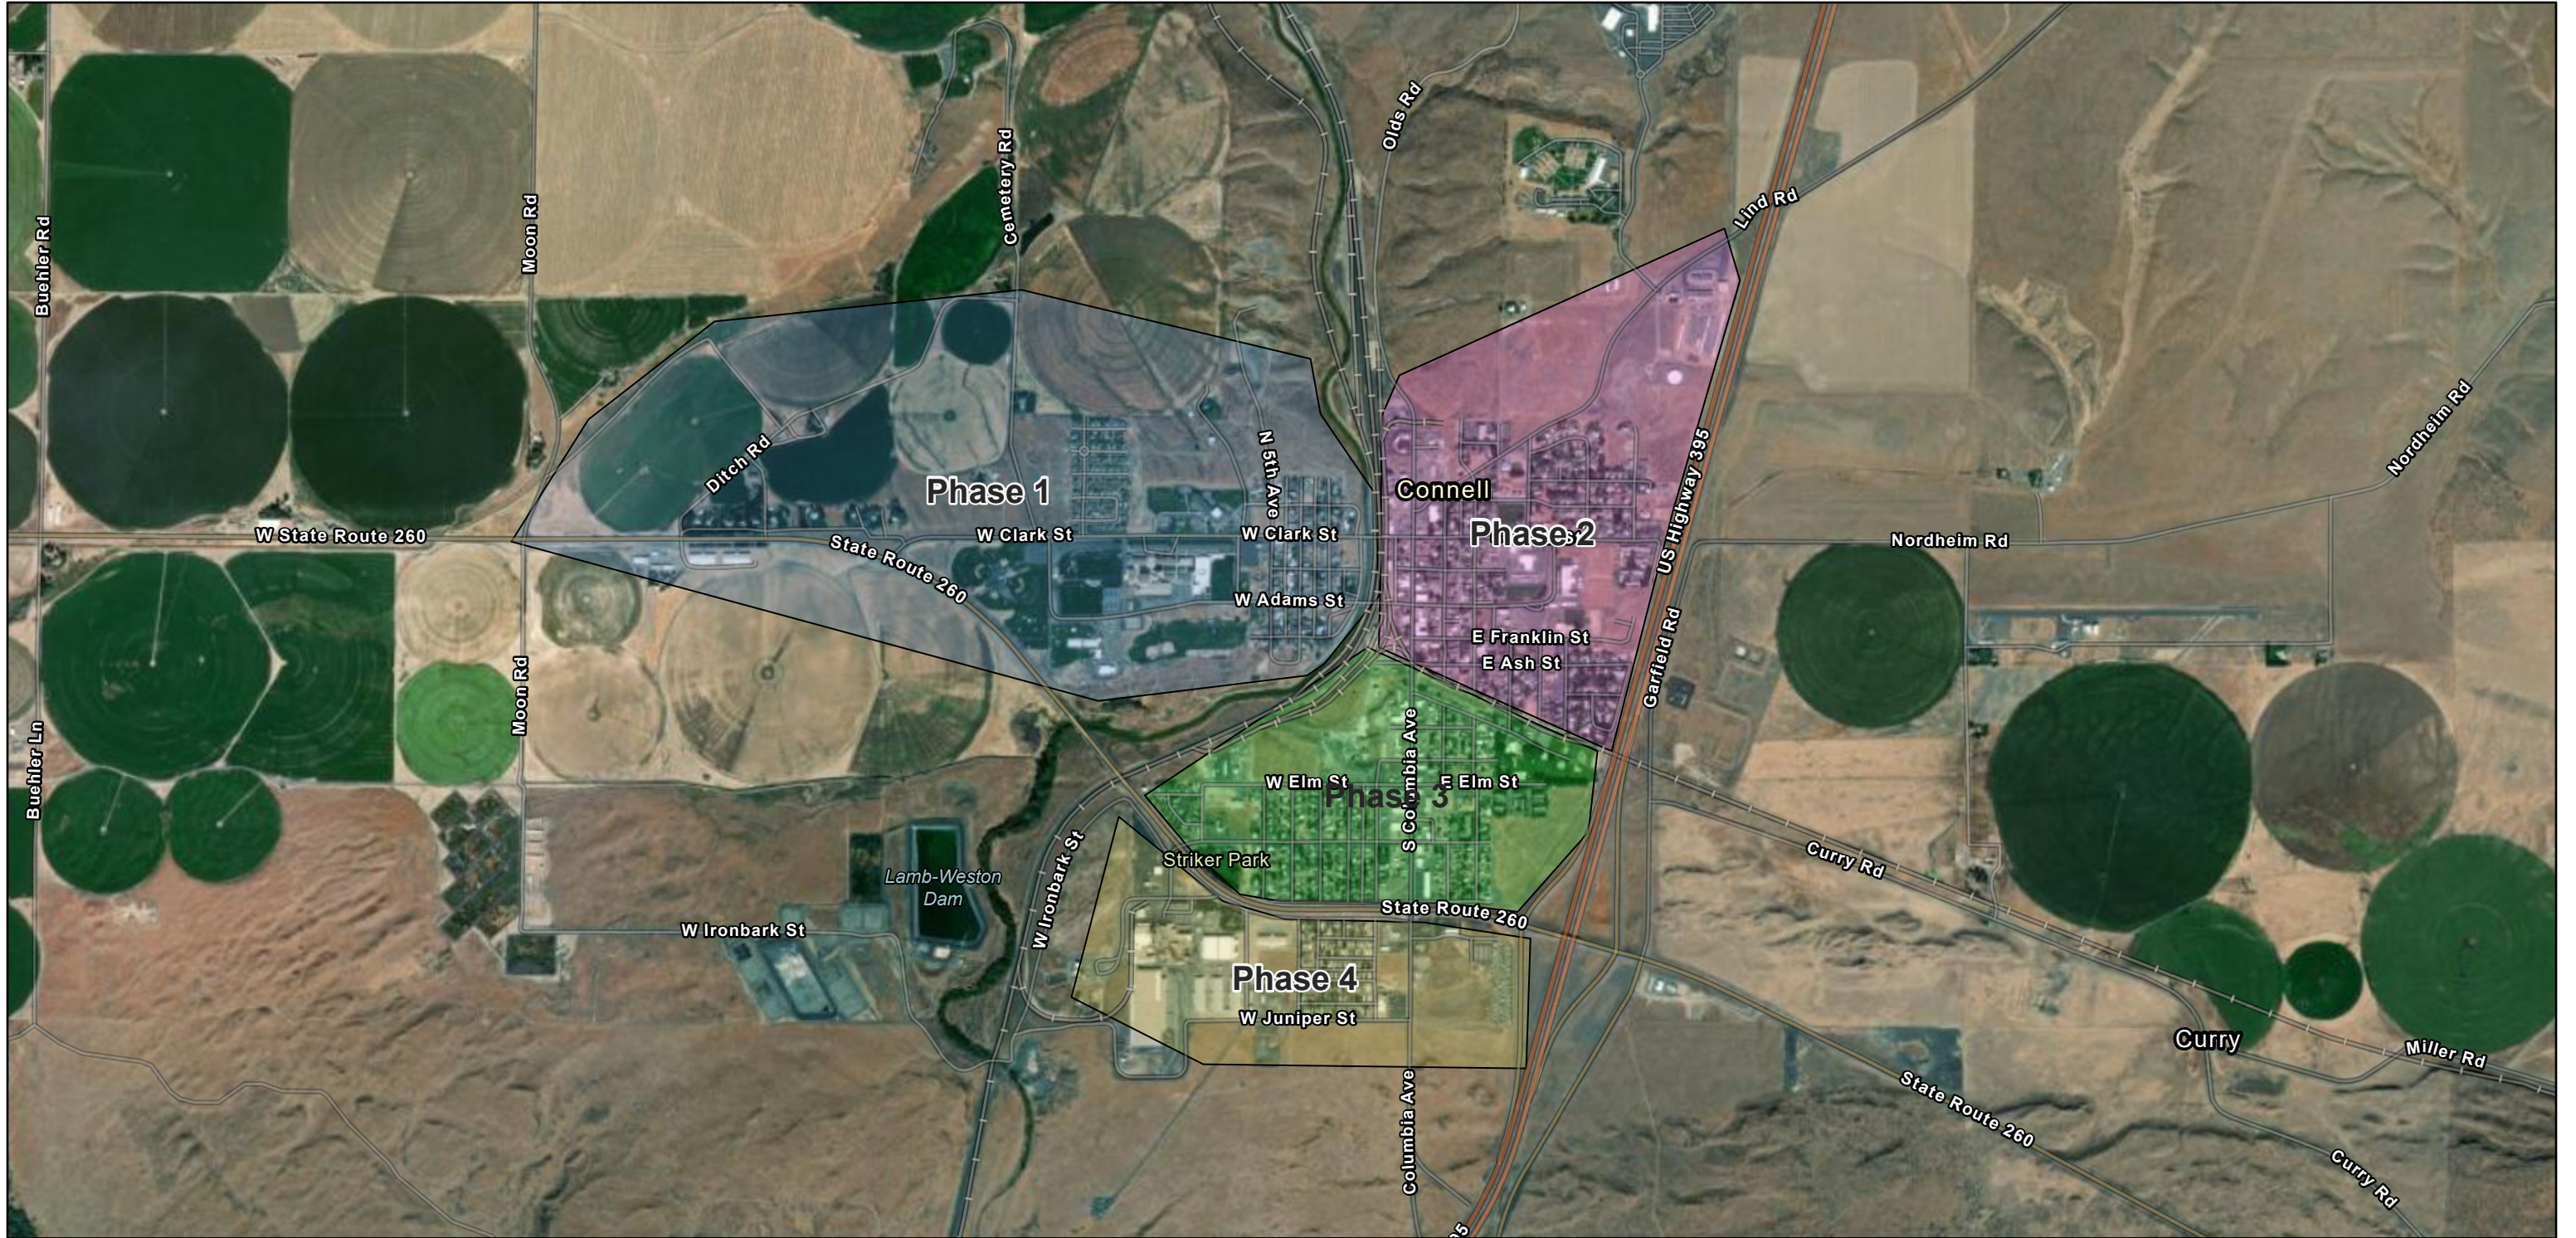

WSBO Connell FTTH

9/16/2024

- Phase 1 - Connell FTTH
- Phase 2 - Connell FTTH
- Phase 3 - Connell FTTH
- Phase 4 - Connell FTTH

- World Imagery
- Low Resolution 15m Imagery
- High Resolution 60cm Imagery
- High Resolution 30cm Imagery

- Citations
- 9.6m Resolution Metadata

WSU Facilities Services GIS, WA State Parks GIS, Esri, TomTom, Garmin, SafeGraph, GeoTechnologies, Inc, METI/NASA, USGS, Bureau of Land Management, EPA, NPS, US Census Bureau, USDA, USFWS, Maxar